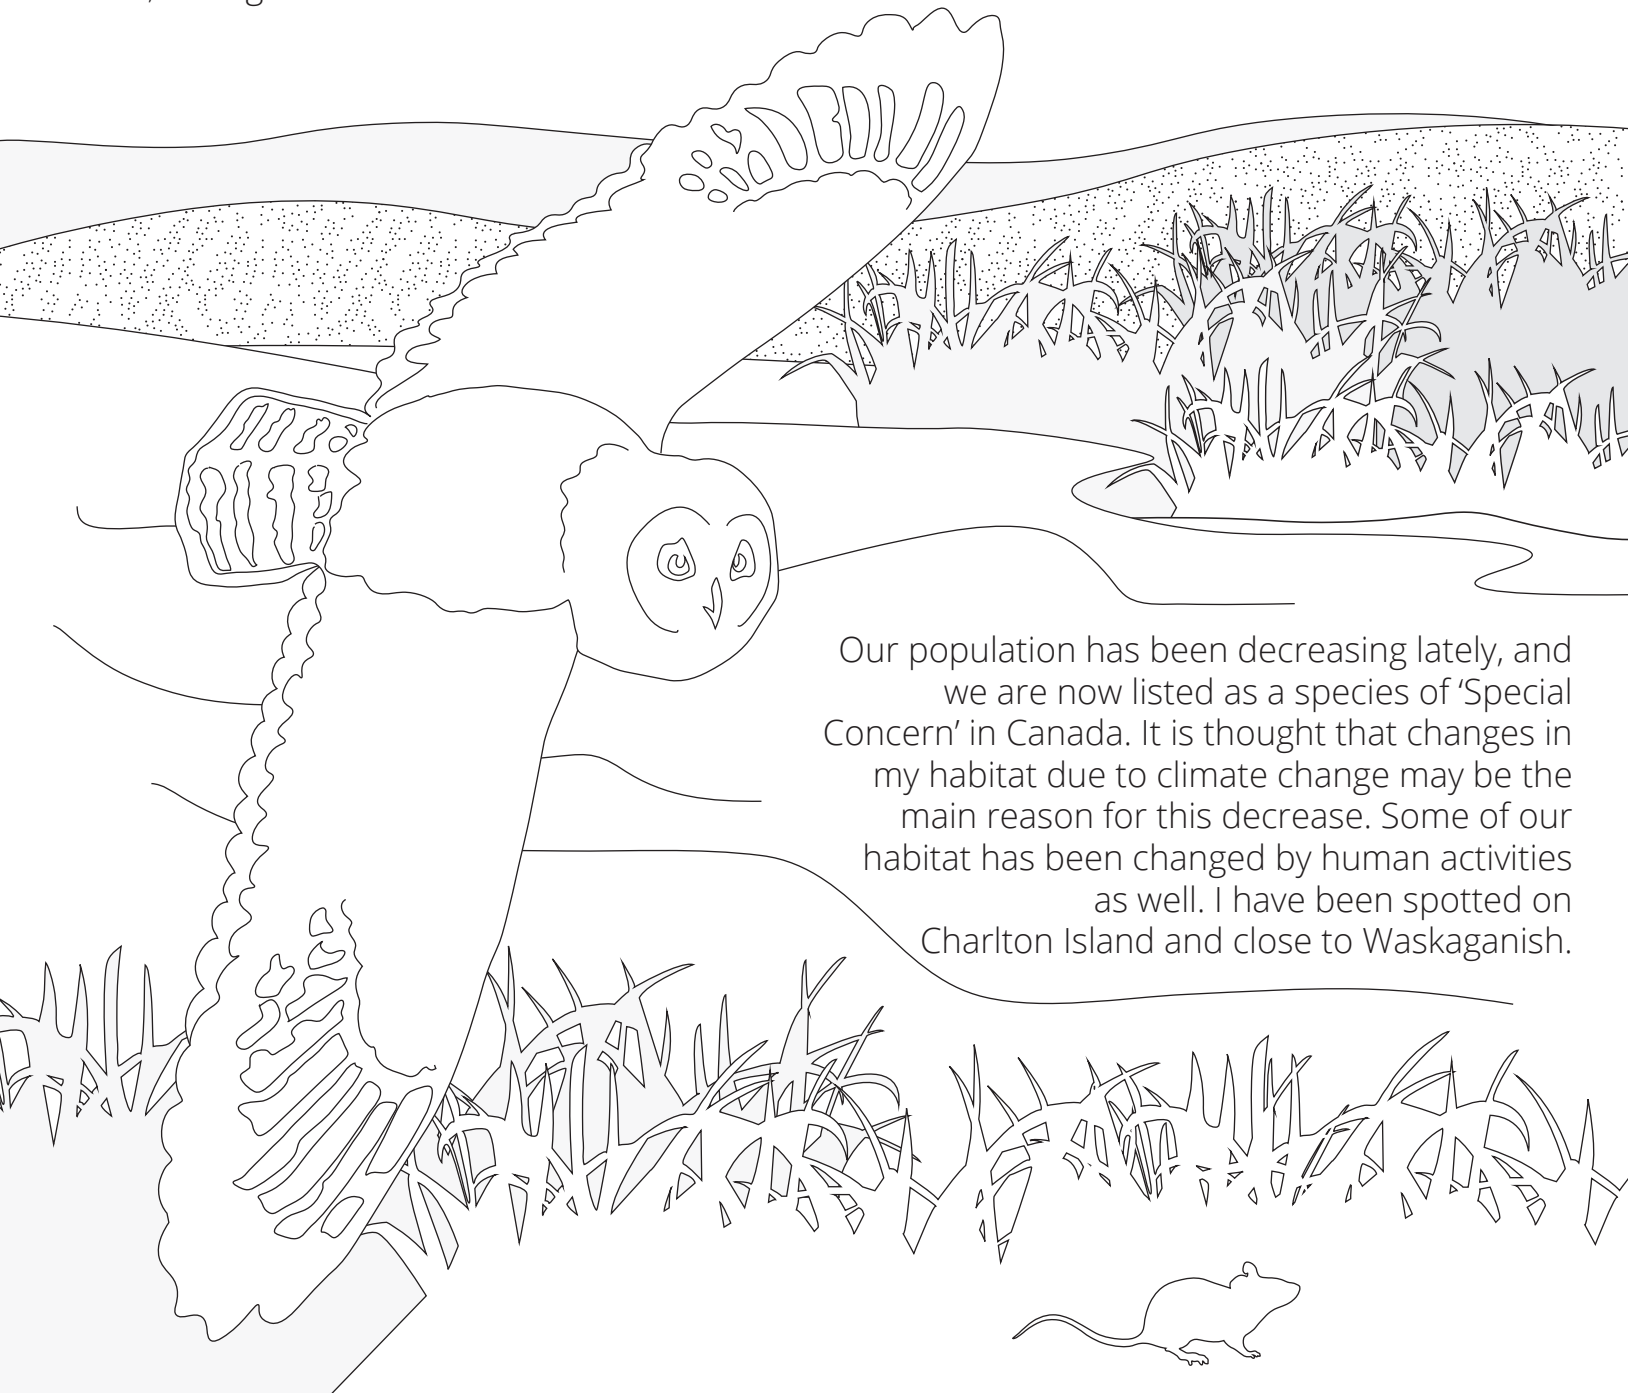

Hi! I'm a Short-eared Owl!

I'm a medium-sized owl (about 40 cm long). I have a round head, with bright yellow eyes surrounded by dark eye patches. My face is whitish, and most of my plumage is spotted.

My species is present all over North America. We like to hunt for mice and other small mammals in open areas, such as fields, grassland, and marshes. We also nest in that type of environment, usually on the ground. We can be resident, meaning that we can stay all year in the same area, or migrate short distances.

Our population has been decreasing lately, and we are now listed as a species of 'Special Concern' in Canada. It is thought that changes in my habitat due to climate change may be the main reason for this decrease. Some of our habitat has been changed by human activities as well. I have been spotted on Charlton Island and close to Waskaganish.